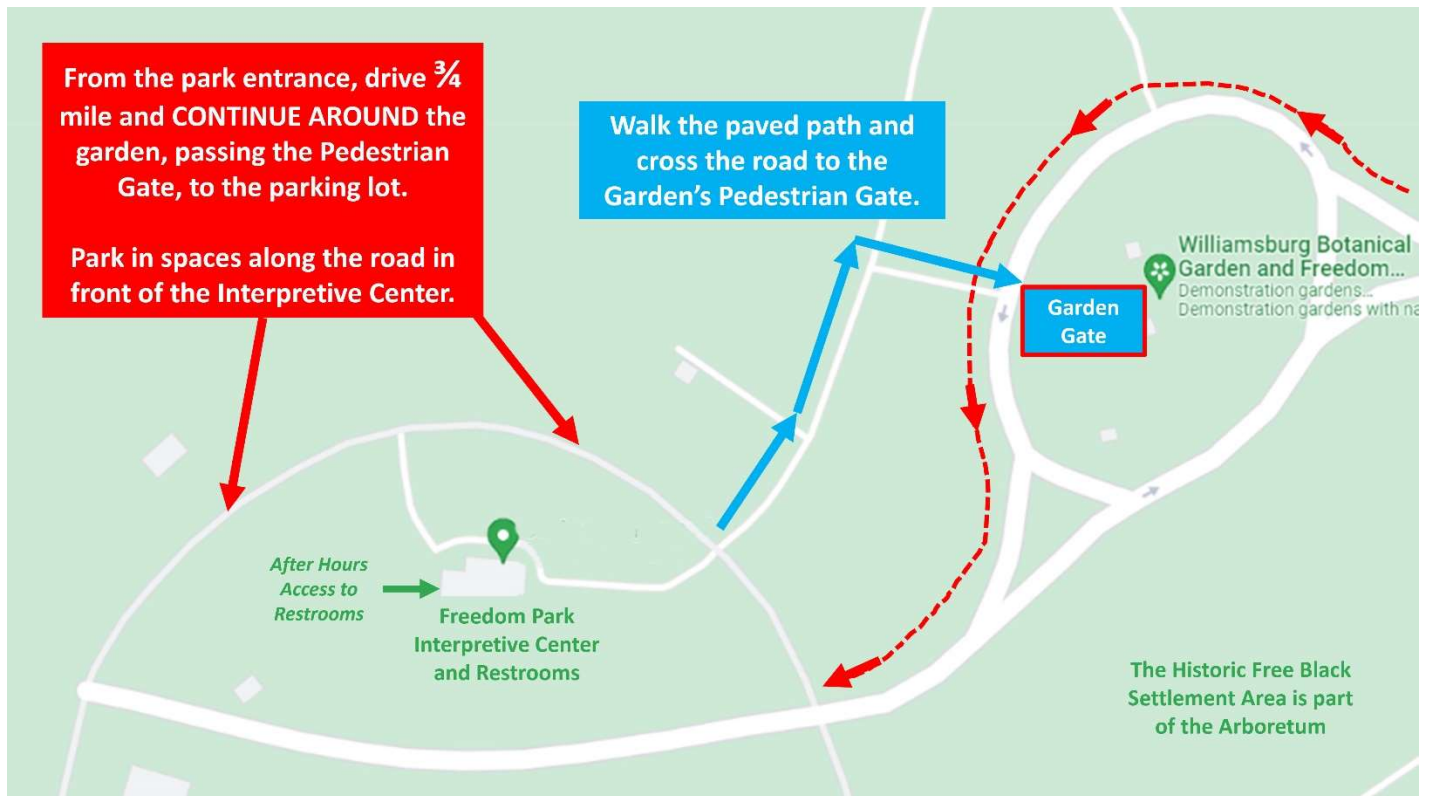

## Directions and Parking Information

- From I-64, take the Lightfoot exit #234.
- The Garden is located *inside* Freedom Park.
- Enter the Park at the intersection of Centerville and Longhill Roads.
- The Garden's address is 5537 Centerville Road, Williamsburg VA 23188. For GPS navigation, enter "Freedom Park" as your destination. (If you enter the Williamsburg Botanical Garden, your GPS may lead you to a inaccessible bike path on the other side of the park.)
- From the park entrance, drive 3/4 mile and continue around one side of the Garden on your way to the parking lot.
- From the parking lot, cross the wooden bridge and follow the paved walking path along the open field.
- Turn right and cross the road to the Garden's Pedestrian Gate entrance.